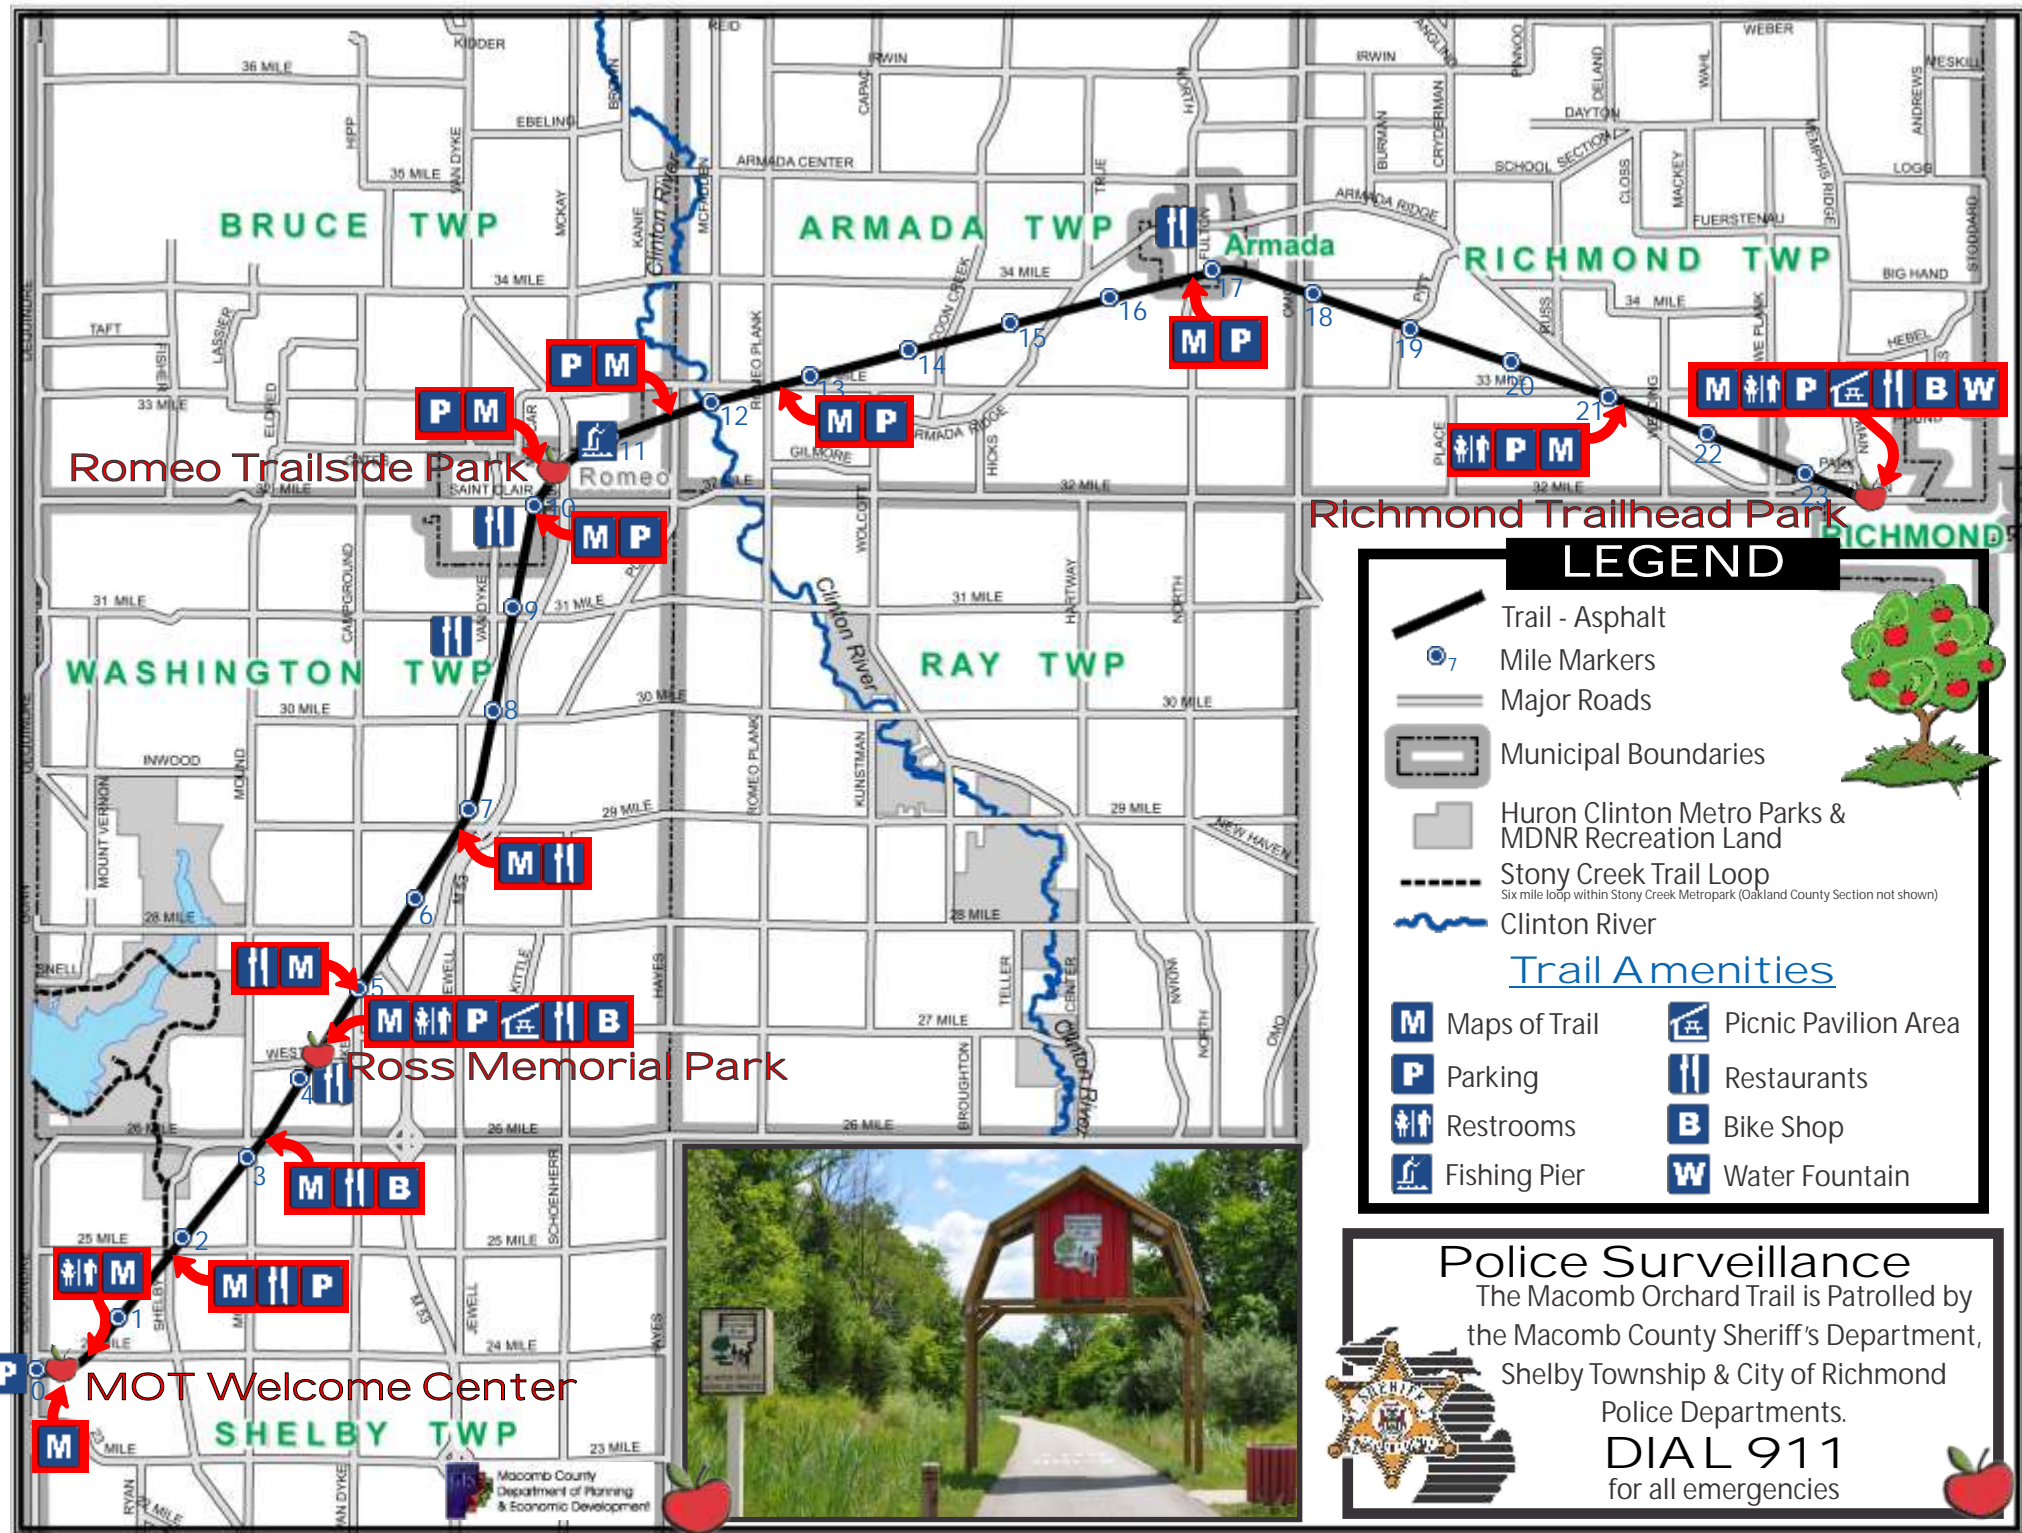

Macomb Orchard Trail Commission
www.MacombOrchardTrail.org

Friends of the M.O.T.
www.OrchardTrail.org

Map updated 7-08-13

Macomb Orchard Trail Guide

Trail Rules

-  Trail open one hour before sunrise until one hour after sunset
-  No motorized vehicles or horses!
-  Children under 12 must be accompanied by an adult
-  Walkers have the right of way; bikes, skates, and skateboards yield to pedestrians
-  Always pass to the left; no excessive speeding
-  Do not block the trail
-  All pets must be kept on a leash and under control
-  Owners must clean up after pets
-  No littering
-  No alcoholic beverages allowed
-  Users must stop at all crossings
-  Climbing on bridges and railings is prohibited
-  Respect the privacy of adjacent home owners
-  Camping and fires prohibited
-  Hunting is prohibited

Map updated 5-07-13